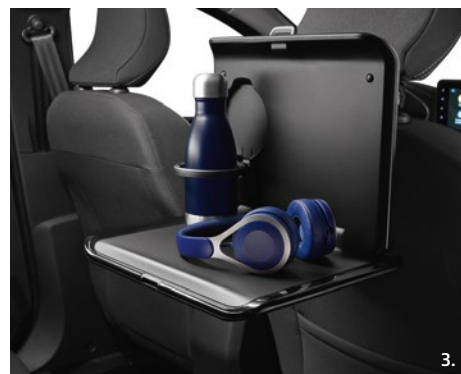

LIFE ON BOARD

THE JOY OF TRAVEL

Life on board is even simpler, more comfortable and more enjoyable with these ingenious accessories that increase the pleasure of travelling.

1. Seat armrest. For optimum driver comfort, opt for this height-adjustable, extendible and flip-up armrest.
(87 70 07 206R)

2. Hanger on headrest. Very useful for hanging clothes carefully on the back of the front seat. Removable and easy to install, it quickly becomes an essential everyday item. Its chrome finish makes it both elegant and aesthetic.
(77 11 78 5946)

3. Aviation tray on multifunctional system. Take advantage of this removable fold-down tray to lay down a book, carry a cake or place a flask in its cup holder. Interchange it with a bag hook.
(77 11 78 5944)

4. Picnic basket. Shop in style. This basket quickly becomes indispensable when you have a picnic.
(77 11 94 3404)