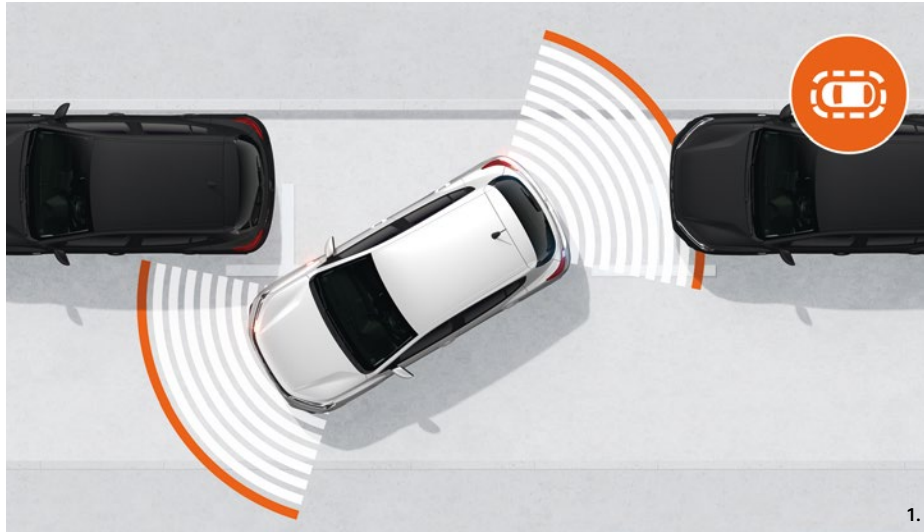

SANDERO
(82 01 73 3990)

SANDERO STEPWAY
(82 01 73 3998)

6. Snowpack ski carrier. Carry your snowboards and skis safely on the roof of your vehicle. Easy to assemble, load and unload, in all weathers.
(77 11 94 0000)

**ENJOY PEACE
OF MIND
IN ALL
CIRCUMSTANCES**

DRIVING ASSISTANCE SYSTEMS

MANOEUVRING IN A FLASH

Take control of your manoeuvres by equipping your vehicle with obstacle detection tools. A must for relaxed parking.