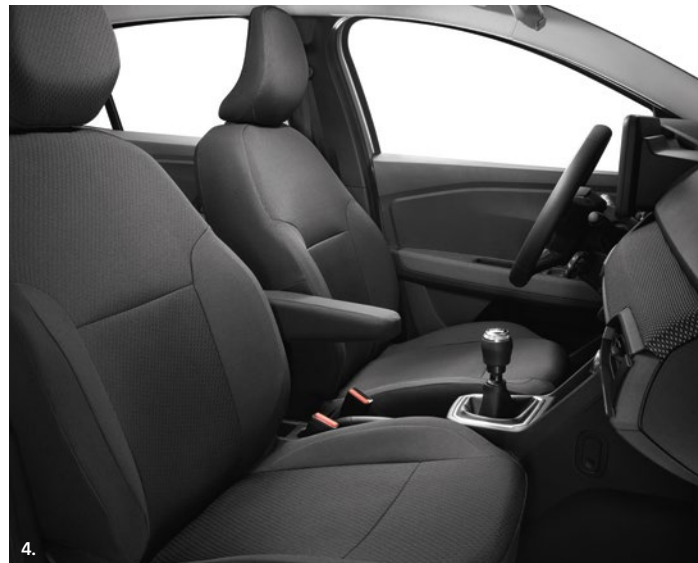

INTERIOR

1.

2.

3.

4.

AN AREA THAT IS ALWAYS CLEAN

Our essentials for protecting the interior of your vehicle and transporting dirty objects!

1. EasyFlex modular boot protection. Cover the entire load space for transporting bulky items. Versatile and waterproof, it folds and unfolds very easily, to adapt to the position of the rear seats, even when folded down.
(68 81 05 327R)