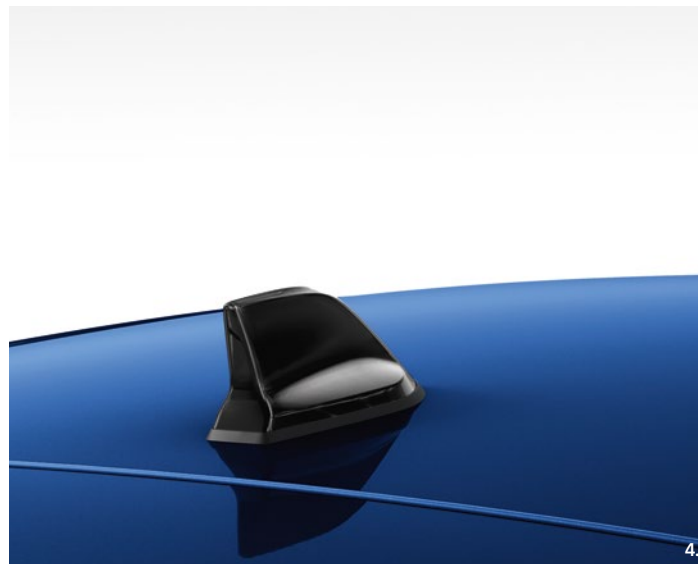

CUSTOMISATION

GET A SPORTIER STYLE

Put dynamism at the heart of your daily life with these sporty touches.

1. 2. Customisation stickers. Be yourself and customise your vehicle. You will stand out in the blink of an eye.
(82 01 73 9804)

3. Roof spoiler. Accentuate the character of your vehicle. A little extra that makes a world of difference!
(82 01 73 6344)

4. Shark aerial. Add a contemporary touch with this compact aerial, which fits perfectly into the lines of your vehicle.
(82 01 73 1020)